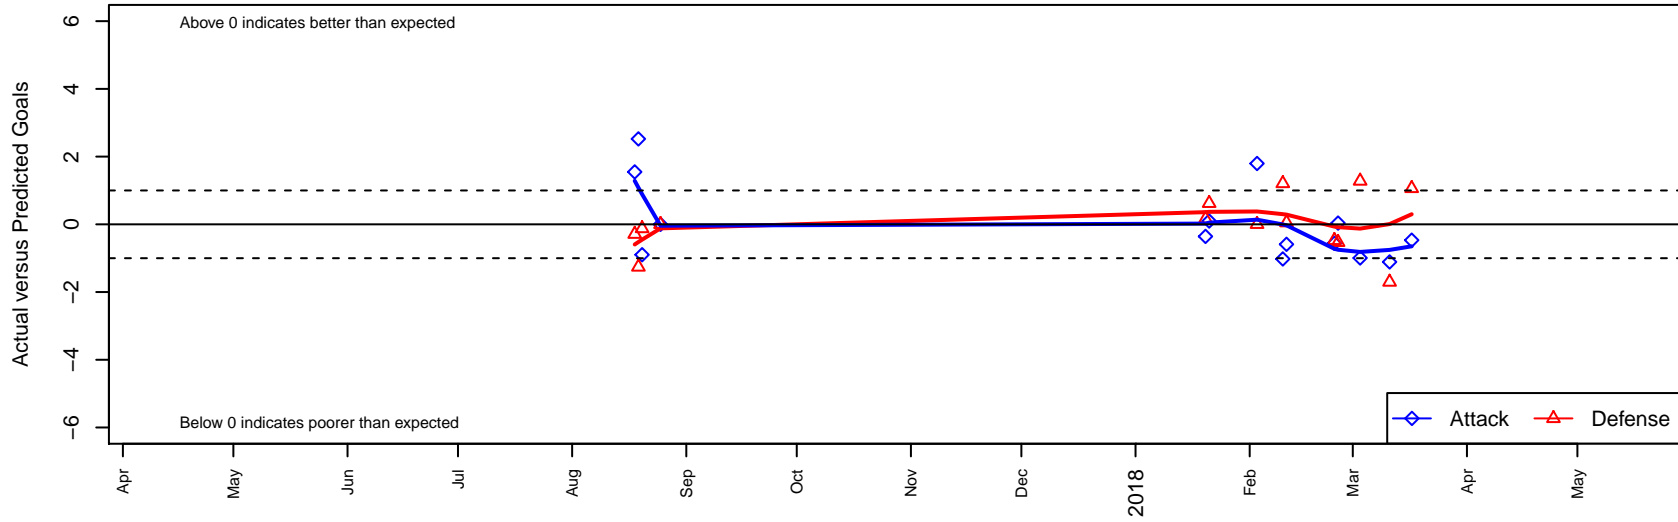

PTFC Toluca G02

, OR
 G02 total strength=1184
 attack=4.15 defense=3.46
 spr league = PTT Win G02 Div 1 White

alt names used:
 PTFC – Toluca
 TOLUCA PORTLAND 02G ELITE HECTOR OL
 Toluca Portland SA 02G Elite

Venues played:
 2017 Xtreme Cup GU16
 2017 Summer Slam U15/U16 Gold/Silver
 2017 PTT Winter G02 Division 1 White

PTFC Toluca G02
 Dots are actual minus expected GF (blue circles) and GA (red triangles).
 Blue line is smoothed change in attack strength. Red is smoothed change in defense strength.

**attack and defense variance (black dot)
relative to other teams
and top 10 in region**

**attack and defense rating
relative to others at age
and all opponents in last 13 months**

Performance relative to 13 month average