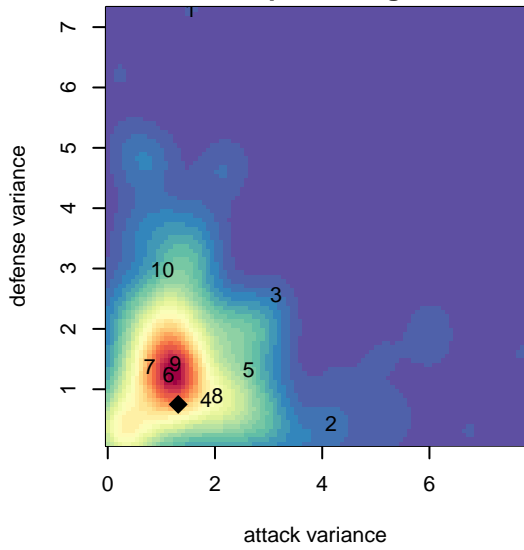

PTFC Toluca G02

, OR
 G02 total strength=1184
 attack=4.15 defense=3.46
 spr league = PTT Win G02 Div 1 White

alt names used:
 PTFC – Toluca
 TOLUCA PORTLAND 02G ELITE HECTOR OL
 Toluca Portland SA 02G Elite

Venues played:
 2017 Xtreme Cup GU16
 2017 Summer Slam U15/U16 Gold/Silver
 2017 PTT Winter G02 Division 1 White

PTFC Toluca G02
 Dots are actual minus expected GF (blue circles) and GA (red triangles).
 Blue line is smoothed change in attack strength. Red is smoothed change in defense strength.

**attack and defense variance (black dot)
relative to other teams
and top 10 in region**

**attack and defense rating
relative to others at age
and all opponents in last 13 months**

Performance relative to 13 month average