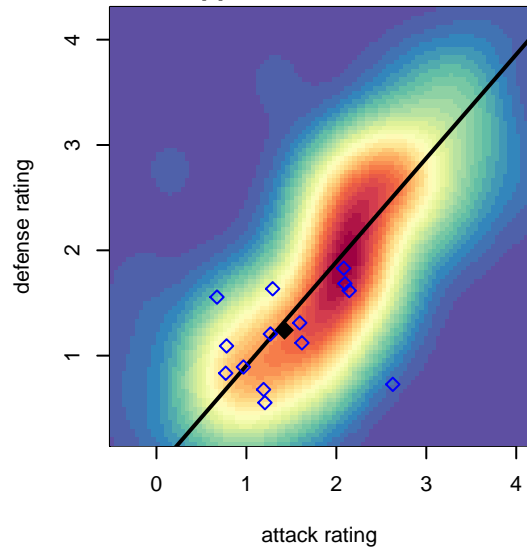

Venues played:
 2017 Xtreme Cup GU16
 2017 Summer Slam U15/U16 Gold/Silver
 2017 PTT Winter G02 Division 1 White

PTFC Toluca G02
 Dots are actual minus expected GF (blue circles) and GA (red triangles).
 Blue line is smoothed change in attack strength. Red is smoothed change in defense strength.

**attack and defense variance (black dot)
relative to other teams
and top 10 in region**

**attack and defense rating
relative to others at age
and all opponents in last 13 months**

Performance relative to 13 month average