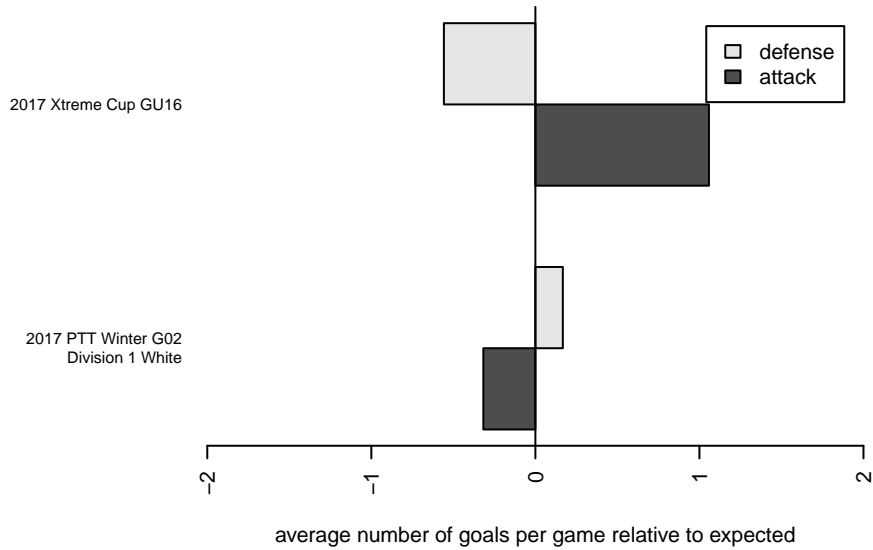

Venues played:
 2017 Xtreme Cup GU16
 2017 Summer Slam U15/U16 Gold/Silver
 2017 PTT Winter G02 Division 1 White

PTFC Toluca G02
 Dots are actual minus expected GF (blue circles) and GA (red triangles).
 Blue line is smoothed change in attack strength. Red is smoothed change in defense strength.

**attack and defense variance (black dot)
relative to other teams
and top 10 in region**

**attack and defense rating
relative to others at age
and all opponents in last 13 months**

Performance relative to 13 month average