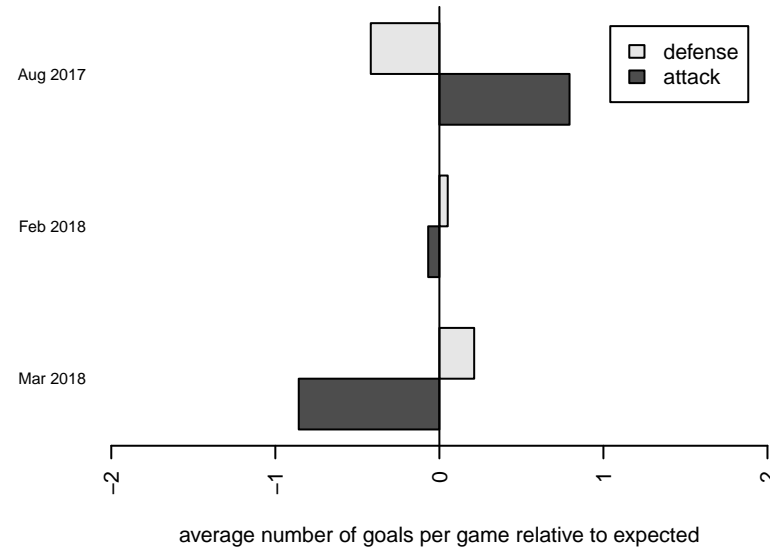

Venues played:
 2017 Xtreme Cup GU16
 2017 Summer Slam U15/U16 Gold/Silver
 2017 PTT Winter G02 Division 1 White

PTFC Toluca G02
 Dots are actual minus expected GF (blue circles) and GA (red triangles).
 Blue line is smoothed change in attack strength. Red is smoothed change in defense strength.

**attack and defense variance (black dot)
relative to other teams
and top 10 in region**

**attack and defense rating
relative to others at age
and all opponents in last 13 months**

Performance relative to 13 month average

Performance relative to 13 month average

date	home		away		venue	pred.home	pred.away
2018-03-17	BSC Portland Black G02	0	PTFC Toluca G02	2	2017 PTT Winter G02 Division 1 White	1.06	2.47
2018-03-11	Cascade Rush Revolution G02	4	PTFC Toluca G02	0	2017 PTT Winter G02 Division 1 White	2.30	1.11
2018-03-03	PTFC Toluca G02	0	Washington Timbers White 1 G02	1	2017 PTT Winter G02 Division 1 White	0.99	2.28
2018-02-25	Crossfire OR Blue I G02	3	PTFC Toluca G02	1	2017 PTT Winter G02 Division 1 White	2.47	0.96
2018-02-24	PTFC Toluca G02	1	Oregon Trails FC Fusion G02	2	2017 PTT Winter G02 Division 1 White	1.56	1.53
2018-02-11	Bend FC Timbers Red G02	1	PTFC Toluca G02	2	2017 PTT Winter G02 Division 1 White	1.05	2.59
2018-02-10	PTFC Toluca G02	0	HSC Galaxy G02	0	2017 PTT Winter G02 Division 1 White	1.02	1.21
2018-02-03	THUSC Rapids G02	1	PTFC Toluca G02	4	2017 PTT Winter G02 Division 1 White	1.00	2.20
2018-01-21	PTFC Toluca G02	1	Rogue Valley Timbers White G02	0	2017 PTT Winter G02 Division 1 White	0.90	0.62
2018-01-20	PTFC Toluca G02	1	Thelo Fury G02	1	2017 PTT Winter G02 Division 1 White	1.36	1.16
2017-08-25	Mustang SC Red G03	4	PTFC Toluca G02	2	2017 Summer Slam U15/U16 Gold/Silver	4.00	2.00
2017-08-20	PTFC Toluca G02	1	Seattle United NE Blue G02	1	2017 Xtreme Cup GU16	1.90	0.88
2017-08-19	PTFC Toluca G02	4	Mukilteo Rush Nero G02	2	2017 Xtreme Cup GU16	1.48	0.74
2017-08-18	CWSA Navy G02	2	PTFC Toluca G02	3	2017 Xtreme Cup GU16	1.71	1.45